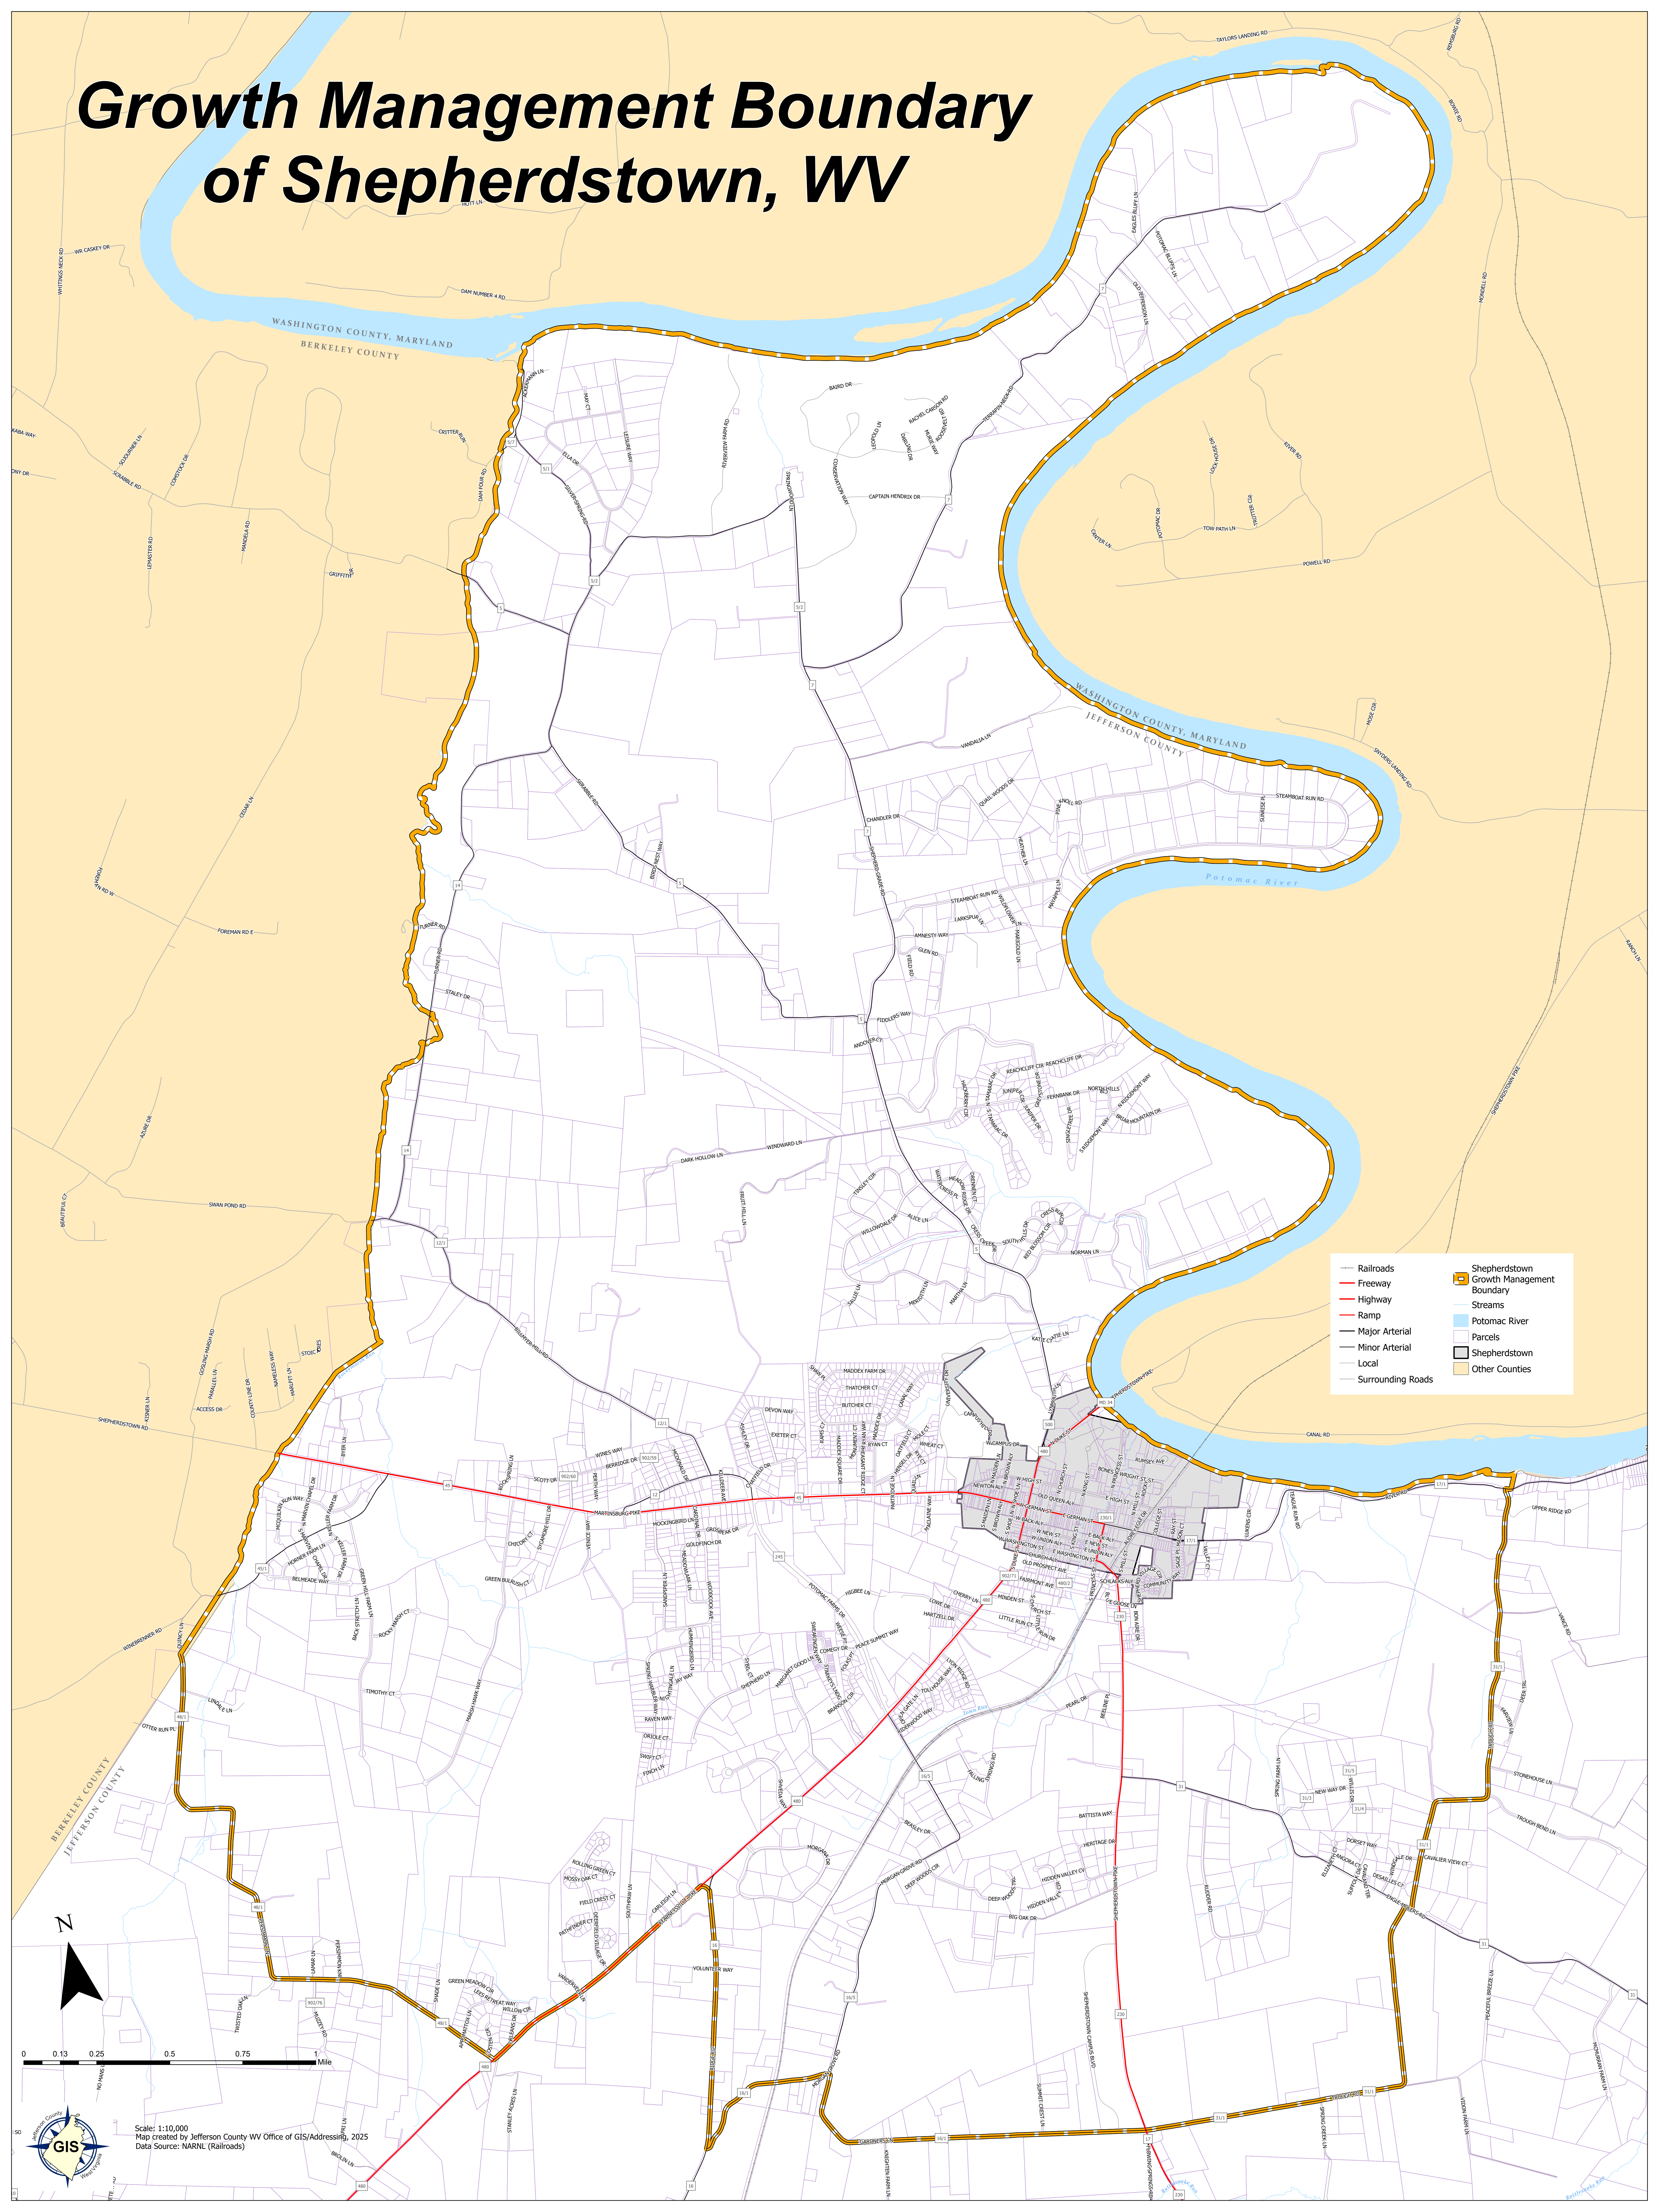

# Growth Management Boundary of Shepherdstown, WV

Scale: 1:10,000  
Map created by Jefferson County WV Office of GIS/Addressing, 2025  
Data Source: NARNL (Railroads)